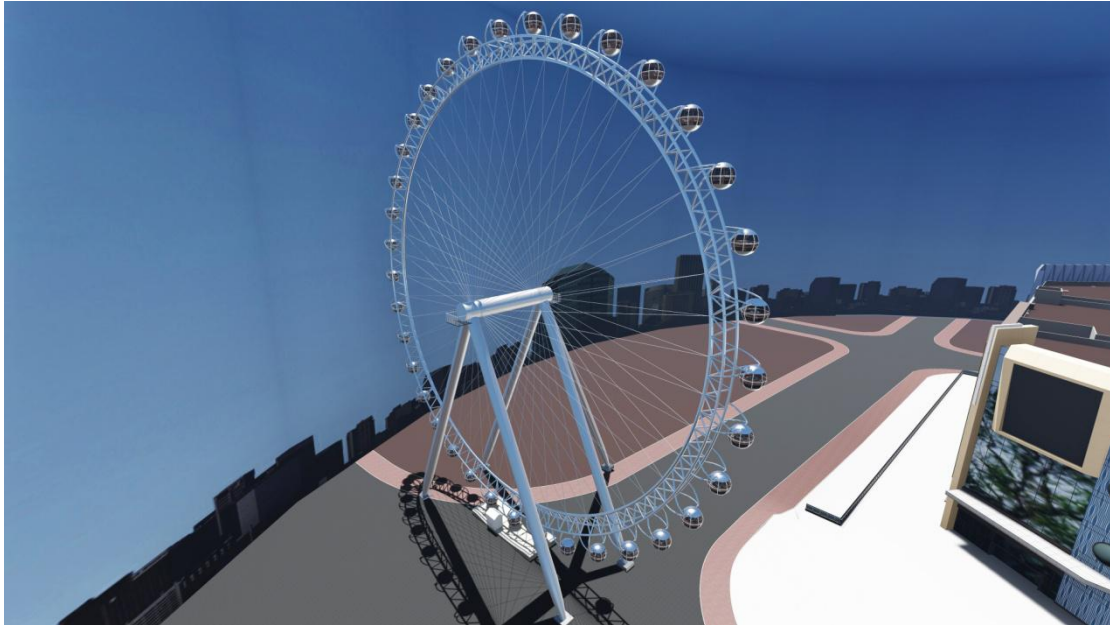

# 66m Ferris Wheel

*Name: 66m Ferris Wheel*

*Location: NanJing, JiangSu Province, China*

## DESCRIPTION OF 66M FERRIS WHEEL

As a newly developed product of our company, the 66 meters Ferris wheel contains a rotating wheel with a diameter of about 55 meters and is installed on a floor stand composed of 5 pillars. It has 36 gondolas with beautiful shapes that accommodates 6 persons in one time. Due to the low movement, the ferris wheel can load and unload passengers without stopping. With LED lighting system equipped on the ferris wheel, a light show can always be staged to attract tourists and citizens of the area.

## TECHNICAL PARAMETERS OF 66M FERRIS WHEEL

*Total height: 66m*

*Runner diameter: 55m*

*The number of cabins: 36sets(6persons/set)*

*Passengers: 216persons*

*Driving power: 32KW*

*Occupied area: 33m\*33m*

*Cabin: 360° transparent and panoramic spherical cabin*